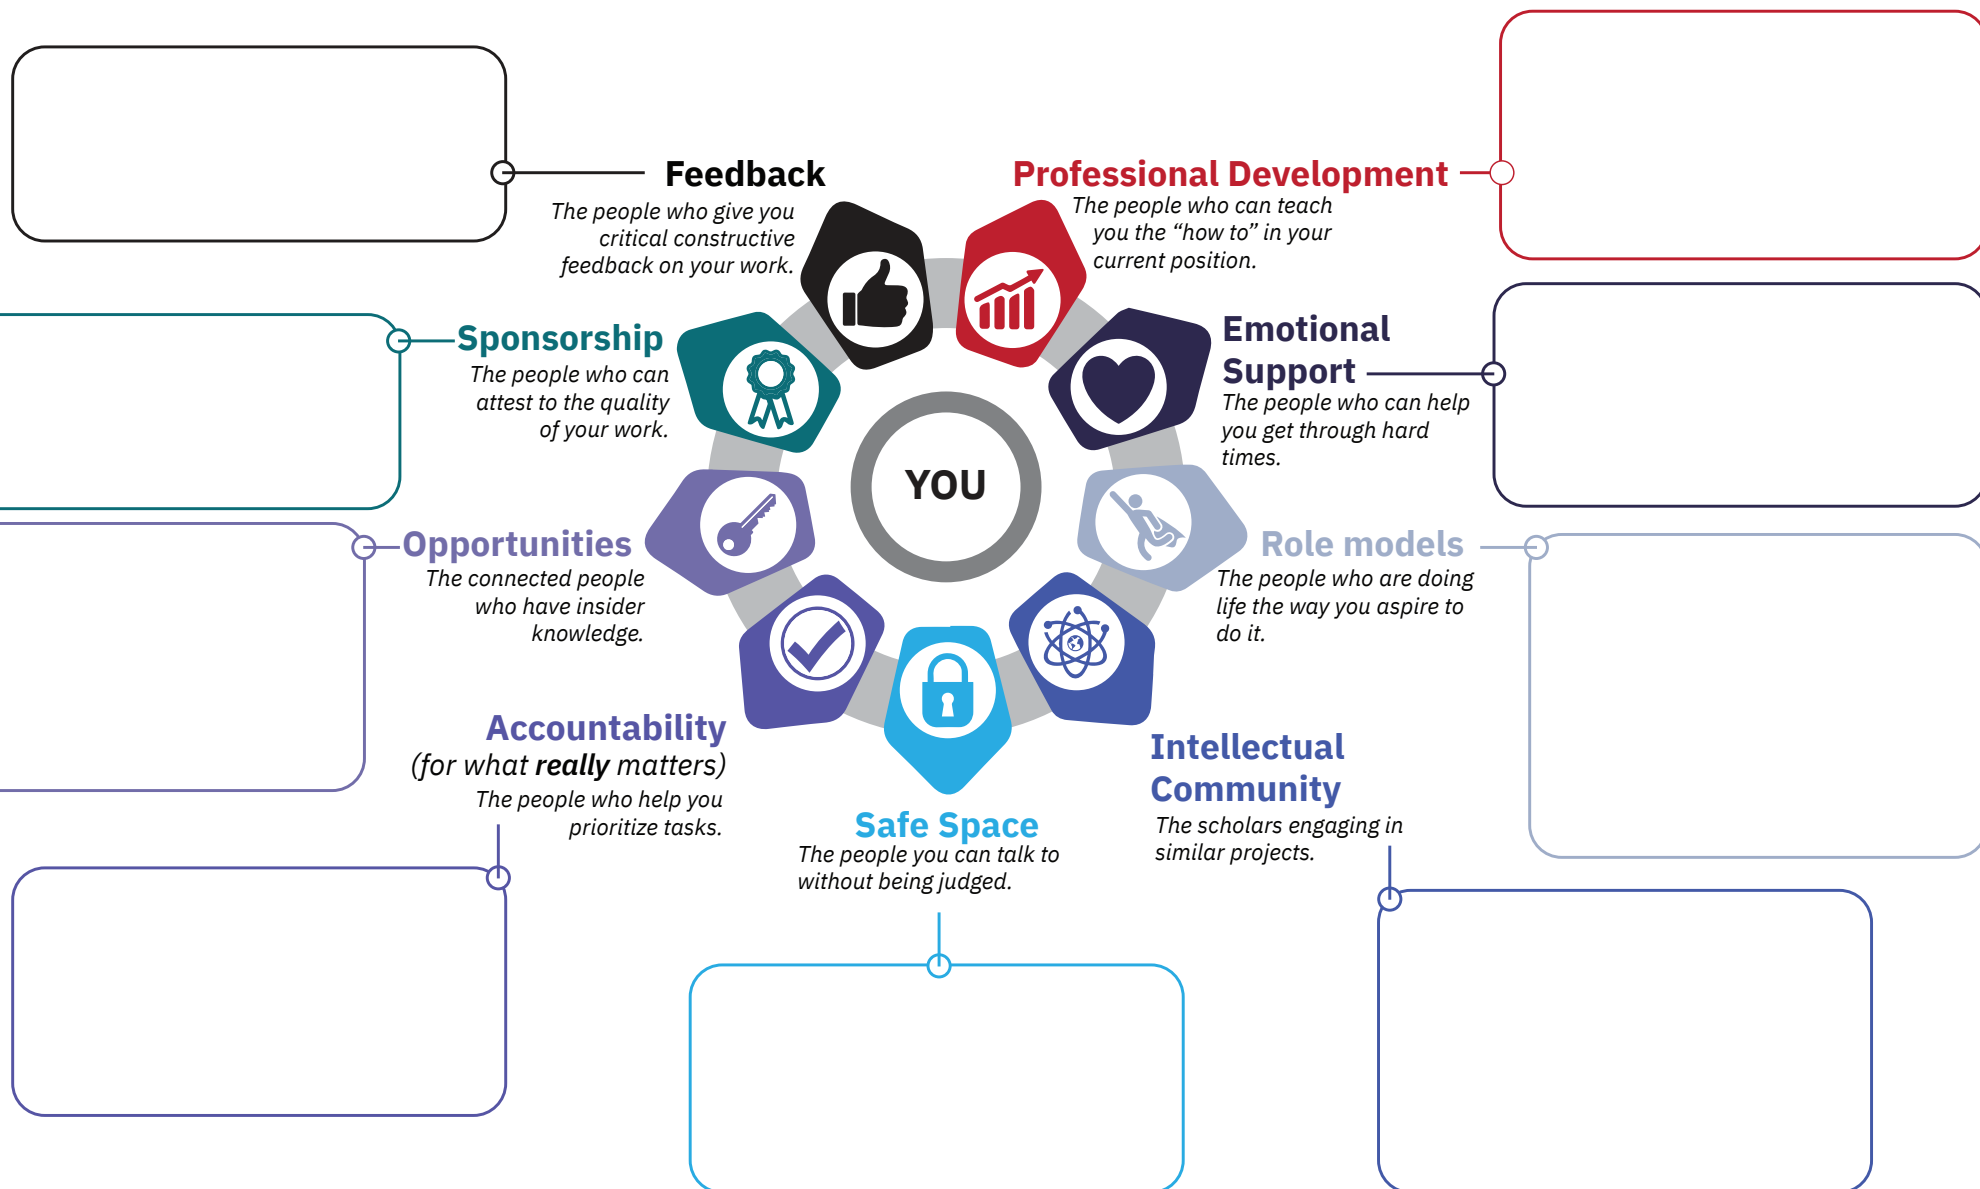

ESTABLISHING A NETWORK OF MENTORS: THE MENTORING MAP

Cécile A.C. Chazot, Max L'Etoile, Jessica Sandland

A mentoring map is a tool to map one's current mentoring network, identify unmet needs, and plan how to expand the existing network to meet one's goals. **On the mentoring map on the right, identify your existing mentors for the categories laid out. Encourage and assist your mentee in filling out their own.**

MIT OpenCourseWare
<https://ocw.mit.edu/>

RES.3-006 MICRO Mentoring Resources and Materials Science Curriculum
Spring 2021

For information about citing these materials or our Terms of Use, visit: <https://ocw.mit.edu/terms>.